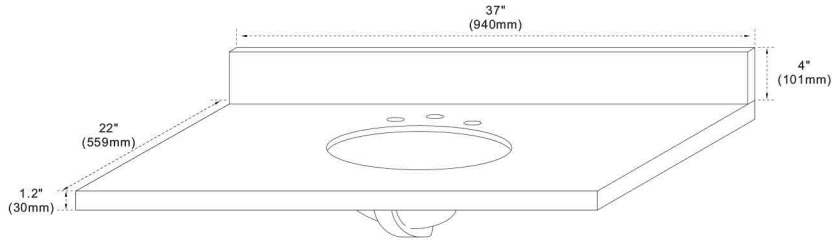

Model: 400502

FEATURES

1. Single 18" oval undermount sink cutout;
2. 8" wide spread faucet holes;
3. 4" height backsplash included;
4. Thickness laminated to 1.2"

TOP COLORS/FINISHES

WM - Natural White Carrara marble;
BG - Natural Black Galaxy Granite;
GY - Natural Grey Granite;
WE - White Engineer Quartz

LY - Linen Grey

**NOTE: SINK STYLE, SHAPE, FAUCET HOLES, CUTOUT ON TOP, VANITY MAY VARY FROM THE PICTURE ABOVE.
INSTRUCTIONAL PURPOSE ONLY.**

Professional installation is recommended.

www.bellaterra-home.com