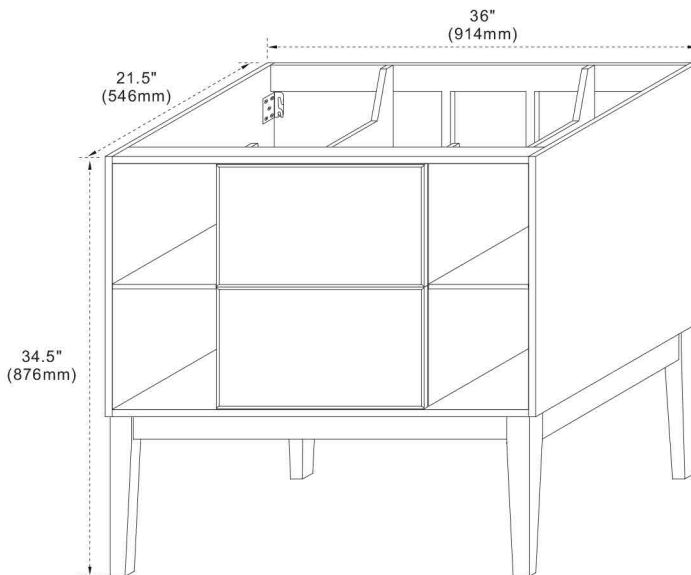

Model: 400502

FEATURES

1. Single 18" oval undermount sink cutout;
2. 8" wide spread faucet holes;
3. 4" height backsplash included;
4. Thickness laminated to 1.2"

TOP COLORS/FINISHES

WM - Natural White Carrara marble;
BG - Natural Black Galaxy Granite;
GY - Natural Grey Granite;
WE - White Engineer Quartz

LY - Linen Grey

**NOTE: SINK STYLE, SHAPE, FAUCET HOLES, CUTOUT ON TOP, VANITY MAY VARY FROM THE PICTURE ABOVE.
INSTRUCTIONAL PURPOSE ONLY.**

Professional installation is recommended.

www.bellaterra-home.com